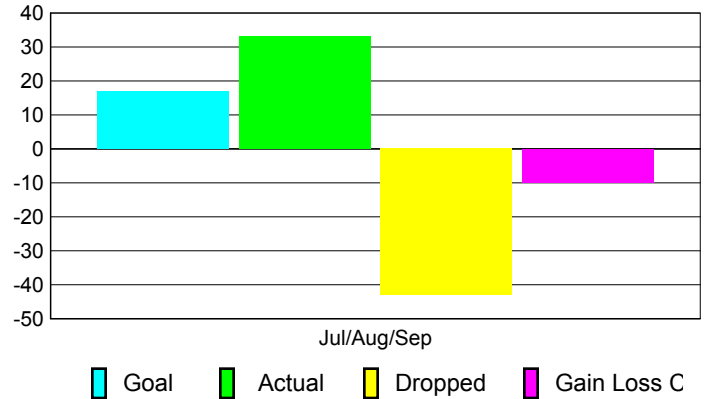

Membership Results 2010-2011

Goal, New, Dropped, Gain/Loss